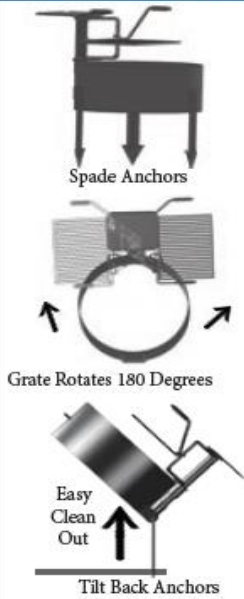

Fire Rings

Grate adjust-ability means you can put the heat where you want it!

UFR30 "The Ultimate" Fire Ring

- 300 Sq. Inch Cook Surface 15"x20"
- 1/2" Rods on 1" Centers
- 30" Diameter
- 12" High Sides
- Grate Swings 180 Degrees
- Integrated Utility Shelf
- Cool Spring Handles
- Vandal Resistant
- High Heat Paint & Rust-Resistant Black Enamel

UFR30TB UFR30 Tilt back staples 116 Lbs
UFR30SAS UFR30 Spade anchors 121 Lbs

Flip - Up Grate
Flips out of the way!

FR30 Fire Ring

- 300 Sq. Inch Cook Surface 15"x20" grate
- 1/2" Rods on 1" Centers
- 30" Diameter
- 3/16" thick steel
- "TB" = tilt back hinges
- "SAS" = spade anchors
- Cool Spring Handles
- 4 Heights Available

FR730TB 7" High tilt back staples 69 Lbs
FR730SAS 7" High spade anchors 74 Lbs
FR930TB 9" High tilt back staples 88 Lbs
FR930SAS 9" High spade anchors 95 Lbs
FR1130TB 11" High tilt back staples 105 Lbs
FR1130SAS 11" High spade anchors 116 Lbs
FR1830WCSAS 18" High Sides 130 Lbs
ADA Compliant fire ring

AFG80 Fire Ring

- 300 Sq. Inch Cook Surface 15"x20"
- 1/2" Rods on 1" Centers
- 34" Diameter
- 6" High Sides (18" High Sides for ADA)
- 4 Adjustable Cooking Heights
- Reinforcing Angle Across Pit
- Cool Spring Handles
- Vandal Resistant
- High Heat Paint & Rust-Resistant Black Enamel
- AFG80WCSAS is ADA compliant

AFG80TB AFG80 Tilt back staples 86 Lbs
AFG80SAS AFG80 Spade anchors 91 Lbs
AFG80WCSAS ADA Compliant fire ring 167 Lbs

Fire Ring Anchor Options:

2022

WARNING:
Cancer and
Reproductive Harm
www.P65Warnings.com

Distributed By...

Visit our website at...
www.ParkPlayUSA.com

Main Office: 813-949-2288
SW FL: 239-597-9500
SE FL: 954-903-4650
Orlando: 407-412-6156
Georgia: 770-551-8884